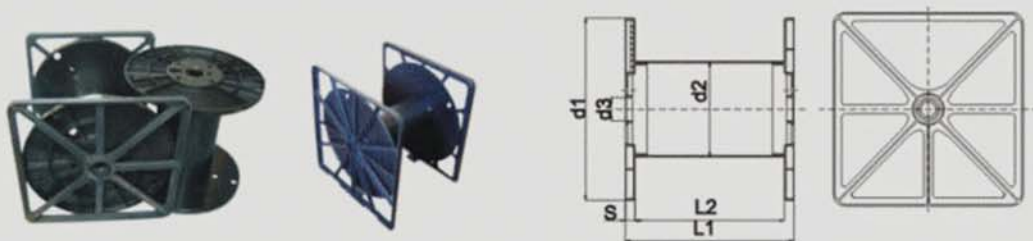

## PL cable packing/delivery spools

These reels are the cost effective and environmentally sound alternative to wood and steel dispatch reels available in designs, materials and sizes to meet customer needs.

### 【Data cable PL spools】

PL265-360

Reel are supplied with payoff stand for smooth run out of finished cables.

Item	Type	Structure	Material	D1	D2	D3	L2	L1	S	Note
1	PL265A+	Assemble	ABS/PS	265	90	32	80, 140	90, 150	5	with racks
2	PL265B+	Interdigitation	ABS/PS	265	90	40	245	265	10	with racks
3	PL300A+	Interdigitation	PS/PP	300	100	33	150, 210	160, 220	5	with racks
4	PL305A+	Assemble	ABS/PS	305	150	39	254	286	16	with racks
5	PL305B+	Interdigitation	ABS/PS	305	130	38	260, 300	294, 334	17	with racks
6	PL360A+	Assemble	PP/Tukil	360	151	40, 80	240	265	12.5	with racks
7	PL300H+	Assemble	PP/Tukil	300	151	56	200	220	10	with racks